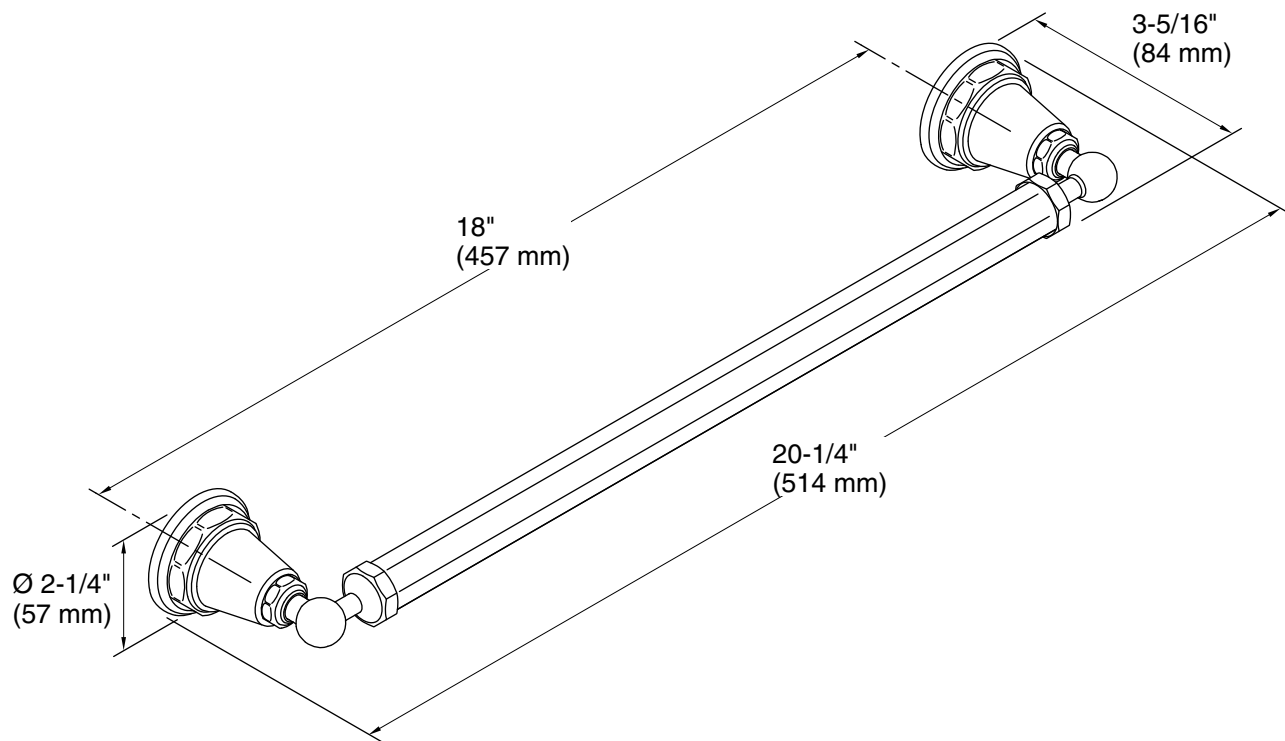

Features

- Coordinates with Pinstripe faucets, accessories, and showering components to complete your bathroom.

Material

- Premium metal construction for durability and reliability.
- KOHLER finishes resist corrosion and tarnishing.

Technical Information

All product dimensions are nominal.

Material: Brass, Zinc

Notes

Install this product according to the installation guide.

CAUTION: Risk of personal injury. Do not install this product in any area where it is likely to be used inadvertently as a grab bar or support bar. This product is not designed or intended for use as a grab bar or support bar.